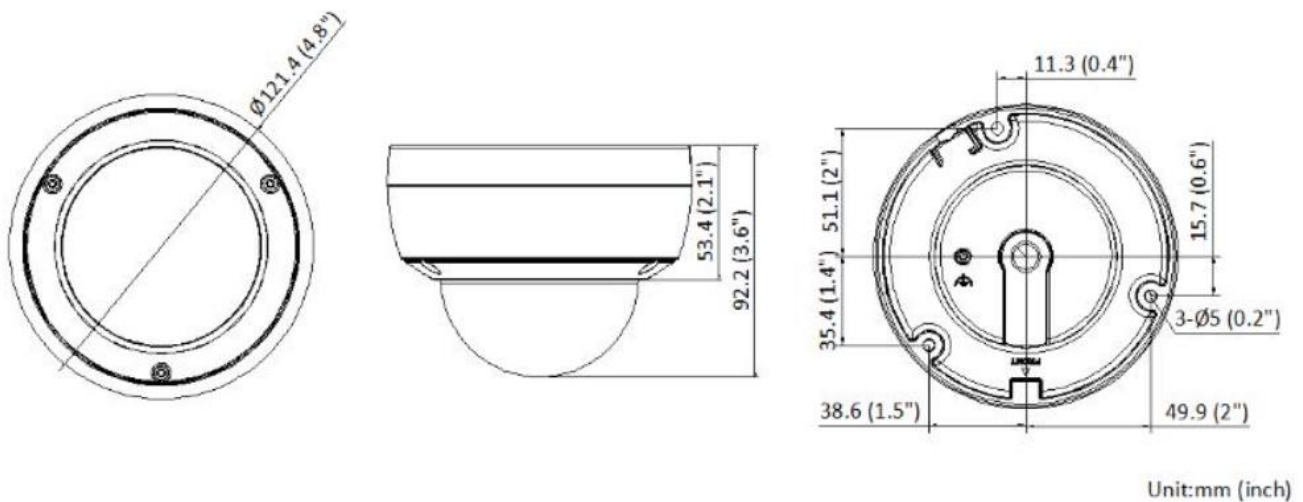

▪ **Available Model**

DS-2CD2126G2-ISU (2.8/4 mm)

▪ **Typical Application**

Hikvision products are classified into three levels according to their anti-corrosion performance. Refer to the following description to choose for your using environment.

This model has NO SPECIFIC PROTECTION.

Level	Description
Top-level protection	Hikvision products at this level are equipped for use in areas where professional anti-corrosion protection is a must. Typical application scenarios include coastlines, docks, chemical plants, and more.
Moderate protection	Hikvision products at this level are equipped for use in areas with moderate anti-corrosion demands. Typical application scenarios include coastal areas about 2 kilometers (1.24 miles) away from coastlines, as well as areas affected by acid rain.
No specific protection	Hikvision products at this level are equipped for use in areas where no specific anti-corrosion protection is needed.

▪ **Dimension**