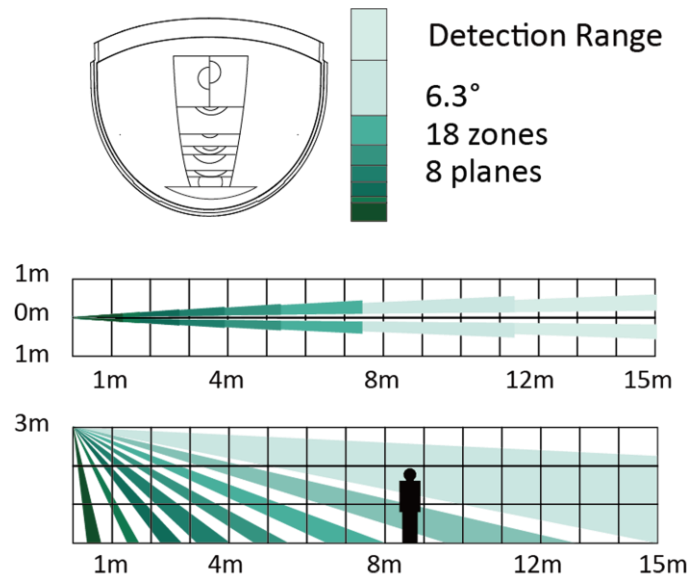

## DS-PDC15-EG2-WE Wireless PIR Curtain Detector

DS-PDC15-EG2-WE is a two-way wireless detector featuring a solid curtain coverage up to 15m length by 3.6m height, it suitable for perimeter protection by setting up detection "curtain" walls or windows.

### ▪ Key Features

- Long range with narrow angle detection
- Fully remote configurable through App
- Multiple enrollment method and easy installation design
- Easy replaceable battery with PCB protected
- Frequency hopping against jamming for reliable transmission

## Lens Diagram

## ▪ Specification

Detection Performance	
Detection Method	Passive Infrared
Sensor Model	SFG321-711
Detection Range	15m
Detection Angle	6.3°
Detection Zones	18
Detectable Speed	0.3 to 2m/s
Pet Immunity	None
White Light Filter	6500lux
Digital Temperature Compensation	Support
Creep Zone Protection	Support
Feature	
Digital Processing	Support
Sealed Optics	Support
Tamper Protection	Front,Rear
Environment Temperature Indicator	Support
Signal Strength Indicator	Support
Interface	
Power Switch	Power Up Enrolling
LED Indicator	Blue(Alarm)
Transmission	
Transmission Technology	Tri-X Wireless
Transmission Method	Two-Way RF Wireless
Transmission Frequency	868MHz
Transmission Security	AES-128 Encryption
Transmission Range(Free Space)	1.6Km